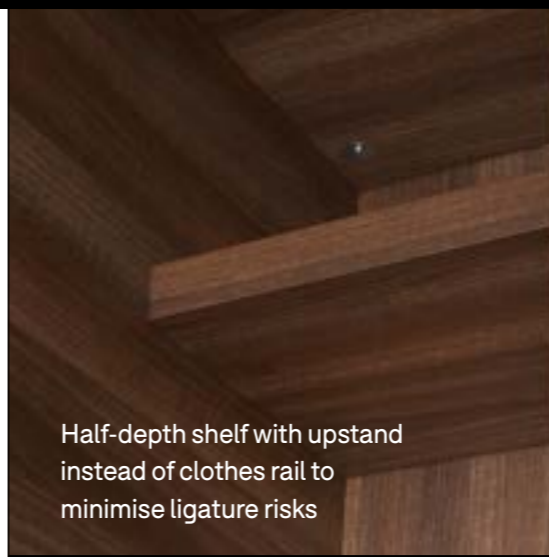

Optional sloping top prevents climbing and allow thorough inspection below

Drawer fronts with reduced-ligature handles are inset into the cabinet for added durability

Continuous piano hinges minimise ligature risks

Half-depth shelf with upstand instead of clothes rail to minimise ligature risks

Heavy duty side mounted, non-removable drawer boxes with anti-stash panels on top and bottom above

Curved door tops and rounded corner posts and front corners deter misuse right